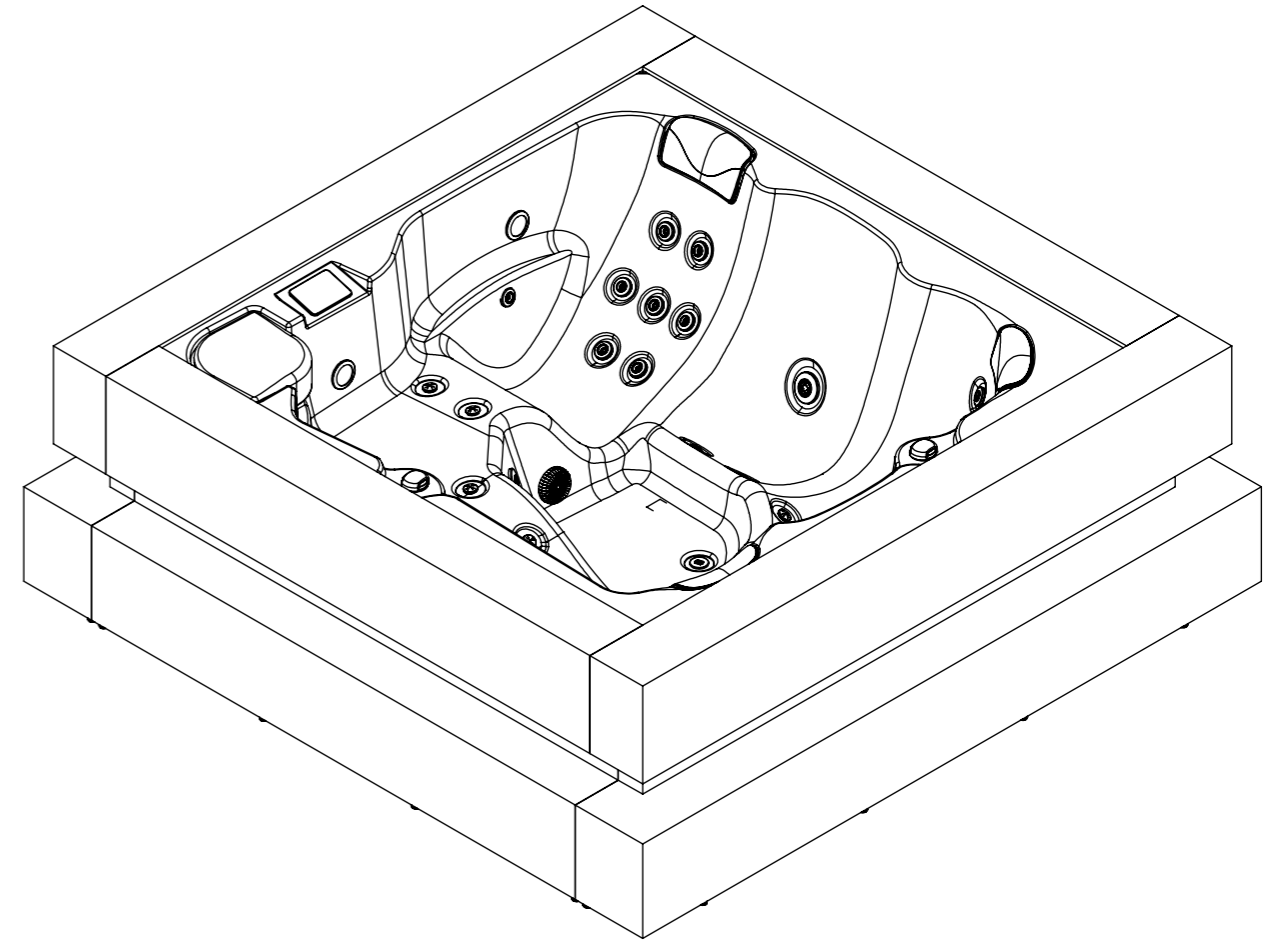

General specifications	
Spa weight (dry)	450 kg
Spa weight (filled)	1425 kg

ELECTRICAL BOARD CONNECTIONS ACCESS

According to our policy of continuous improvement, dimensions, features or components of this product can be partially or completely changed without prior notice. It's Customer responsibility to verify that this is the last version of the drawing

04	10/01/2020	I.Rica	Drain position modified
03	18/12/2018	D.Castillo	Spa weight added.
02	02/07/2018	A.Miquel	Jets changed (CMP)
01	05/05/2017	O. Faura	Changing of electronic parts references.
00	29/06/2016	I.Pozo	New spare templates
Change No.	Date	Name	Modification
Remarks			COMMERCIAL
Dimensions in mm. General Tolerances +/- 10mm			
Drawn	10/01/2019	I.Rica	Part Number <b>67100</b>
Checked	-	X.Codina	
Scale 1:20	General Tolerance DIN 7168 ISO 2768g		Rev. <b>05</b>
Sheet 1/1			
			First Angle Projection 
Property of IBERSPA S.L. Avda. Pla d'Urgell 2-8 25200 Cervera, Spain. Don't use without permission. Keep this information confidential and use it solely for the permitted purpose.			