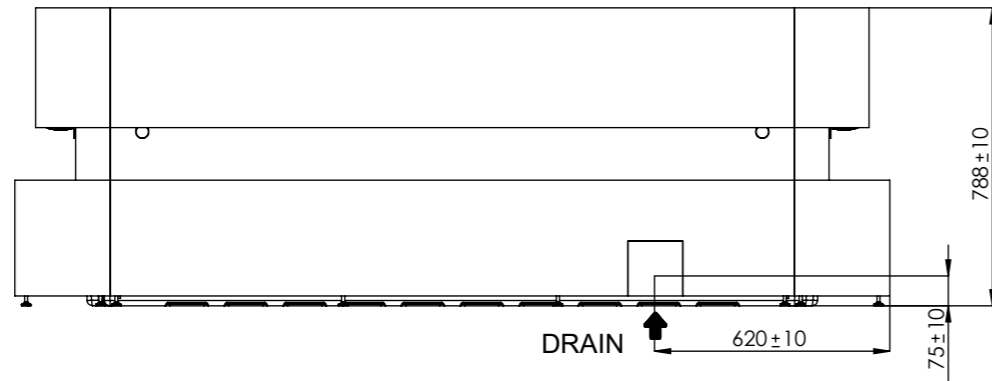

General specifications	
Spa weight (dry)	450 kg
Spa weight (filled)	1425 kg

ELECTRICAL BOARD CONNECTIONS ACCESS

According to our policy of continuous improvement, dimensions, features or components of this product can be partially or completely changed without prior notice. It's Customer responsibility to verify that this is the last version of the drawing

04	10/01/2020	I.Rica	Drain position modified
03	18/12/2018	D.Castillo	Spa weight added.
02	02/07/2018	A.Miquel	Jets changed (CMP)
01	05/05/2017	O. Faura	Changing of electronic parts references.
00	29/06/2016	I.Pozo	New spare templates
Change No.	Date	Name	Modification
Remarks			COMMERCIAL
Dimensions in mm. General Tolerances +/- 10mm			
Drawn	10/01/2019	I.Rica	Part Number <b>67100</b>
Checked	-	X.Codina	
Scale 1:20	General Tolerance DIN 7168 ISO 2768g		Rev. <b>05</b>
Sheet 1/1			
			First Angle Projection 
Property of IBERSPA S.L. Avda. Pla d'Urgell 2-8 25200 Cervera, Spain. Don't use without permission. Keep this information confidential and use it solely for the permitted purpose.			