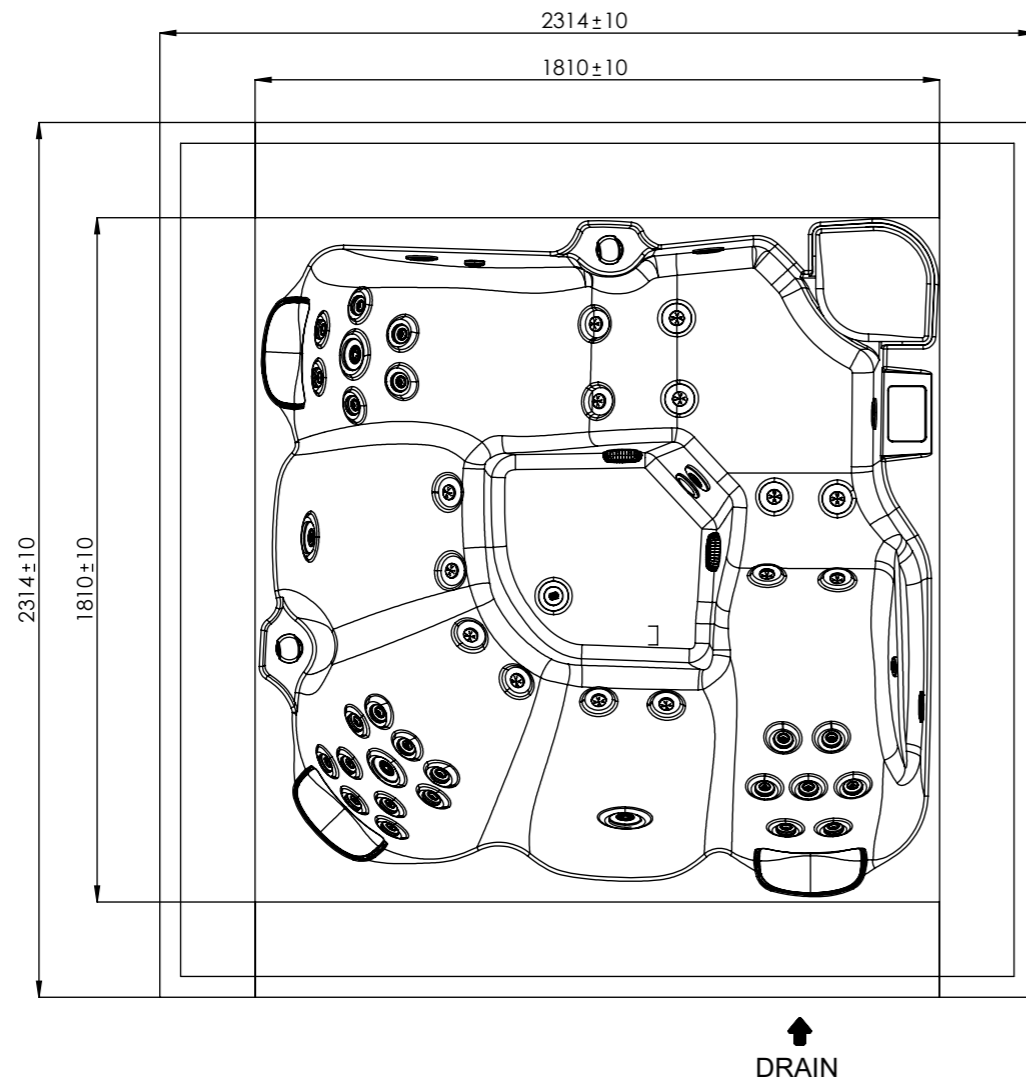

General specifications	
Spa weight (dry)	450 kg
Spa weight (filled)	1425 kg

ELECTRICAL BOARD CONNECTIONS ACCESS

According to our policy of continuous improvement, dimensions, features or components of this product can be partially or completely changed without prior notice. It's Customer responsibility to verify that this is the last version of the drawing

04	10/01/2020	I.Rica	Drain position modified
03	18/12/2018	D.Castillo	Spa weight added.
02	02/07/2018	A.Miquel	Jets changed (CMP)
01	05/05/2017	O. Faura	Changing of electronic parts references.
00	29/06/2016	I.Pozo	New spare templates
Change No.	Date	Name	Modification
Remarks			COMMERCIAL
Dimensions in mm. General Tolerances +/- 10mm			
Drawn	10/01/2019	I.Rica	Part Number <b>67100</b>
Checked	-	X.Codina	
Scale 1:20	General Tolerance DIN 7168 ISO 2768g		Rev. <b>05</b>
Sheet 1/1			
			First Angle Projection 
Property of IBERSPA S.L. Avda. Pla d'Urgell 2-8 25200 Cervera, Spain. Don't use without permission. Keep this information confidential and use it solely for the permitted purpose.			