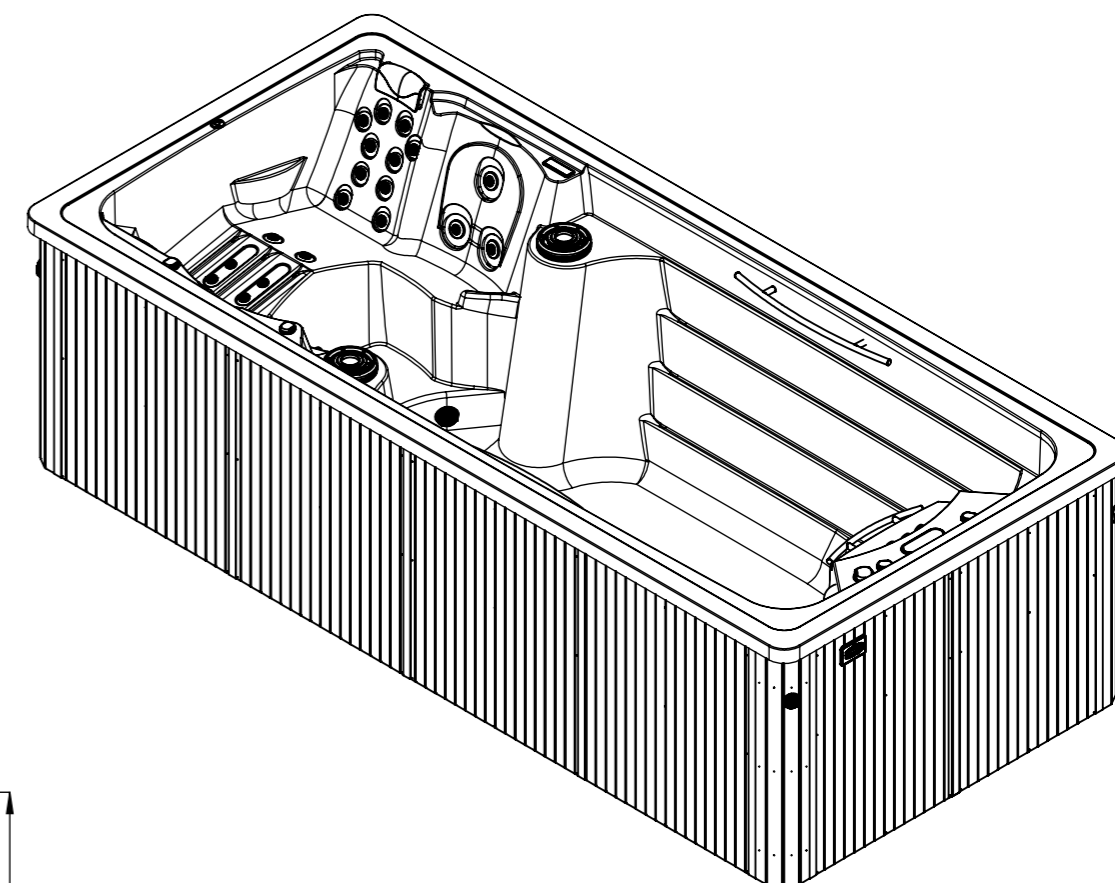

General specifications	
Spa weight (empty)	1.177 Kg
Spa weight (full)	9.677 Kg

WARNING:
It's essential to keep a minimum clearance access of **700mm** all around.

According to our policy of continuous improvement, dimensions, features or components of this product can be partially or completely changed without prior notice.
It's Customer responsibility to verify that this is the last version of the drawing

VALID FROM SERIAL NUMBER: **53732**
VALIDO A PARTIR DEL NÚMERO DE SERIE: **53732**

04	03/12/2018	D.Castillo	Spa weight added.
04	03/12/2018	D.Castillo	Spa weight added.
03	25/10/2018	A.Miquel	Control panels and covers spare codes added.
02	29/06/2018	A.Miquel	Jets changed (CMP)
01	09/05/2017	O. Faura	Changing of electronic parts references.
Change No.	Date	Name	Modification

Remarks Dimensions in mm. General Tolerances +/- 10mm			COMMERCIAL			
Drawn	12/06/2015	I.Pozo		Part Number 64414	Rev. 04	First Angle Projection
Checked	12/06/2015	V.Saiz				
Scale 1:25	General Tolerance DIN 7168 ISO 2768g					
Sheet 1/2						