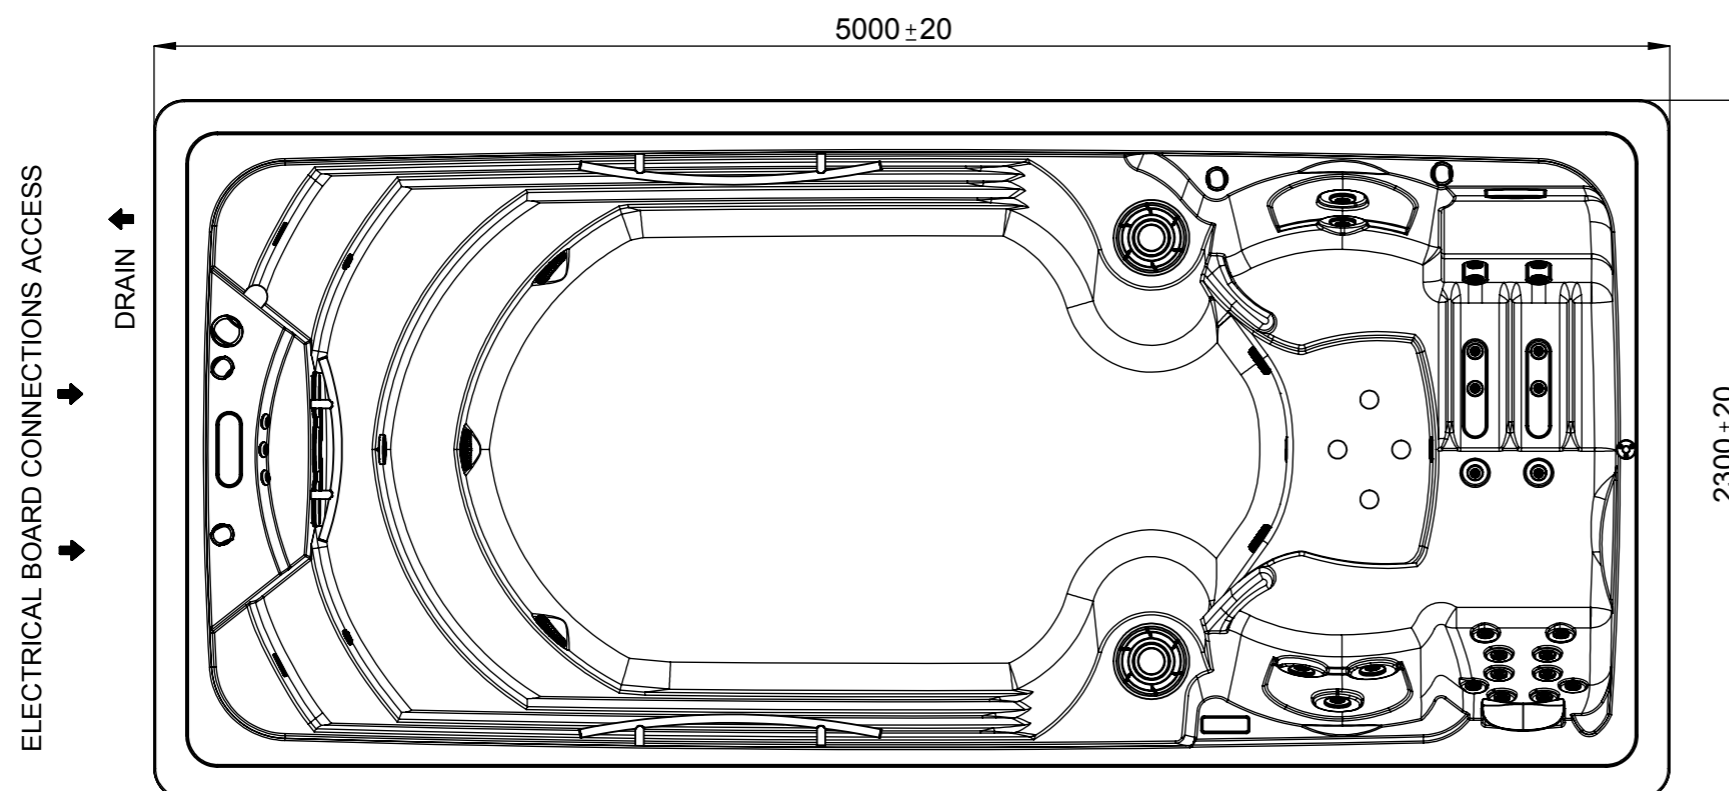

General specifications	
Spa weight (empty)	1.177 Kg
Spa weight (full)	9.677 Kg

WARNING:
It's essential to keep a minimum clearance access of **700mm** all around.

According to our policy of continuous improvement, dimensions, features or components of this product can be partially or completely changed without prior notice.
It's Customer responsibility to verify that this is the last version of the drawing

VALID FROM SERIAL NUMBER: **53732**
VALIDO A PARTIR DEL NÚMERO DE SERIE: **53732**

04	03/12/2018	D.Castillo	Spa weight added.
04	03/12/2018	D.Castillo	Spa weight added.
03	25/10/2018	A.Miquel	Control panels and covers spare codes added.
02	29/06/2018	A.Miquel	Jets changed (CMP)
01	09/05/2017	O. Faura	Changing of electronic parts references.
Change No.	Date	Name	Modification

Remarks Dimensions in mm. General Tolerances +/- 10mm			COMMERCIAL			
Drawn	12/06/2015	I.Pozo		Part Number 64414	Rev. 04	First Angle Projection
Checked	12/06/2015	V.Saiz				
Scale 1:25	General Tolerance DIN 7168 ISO 2768g					
Sheet 1/2						