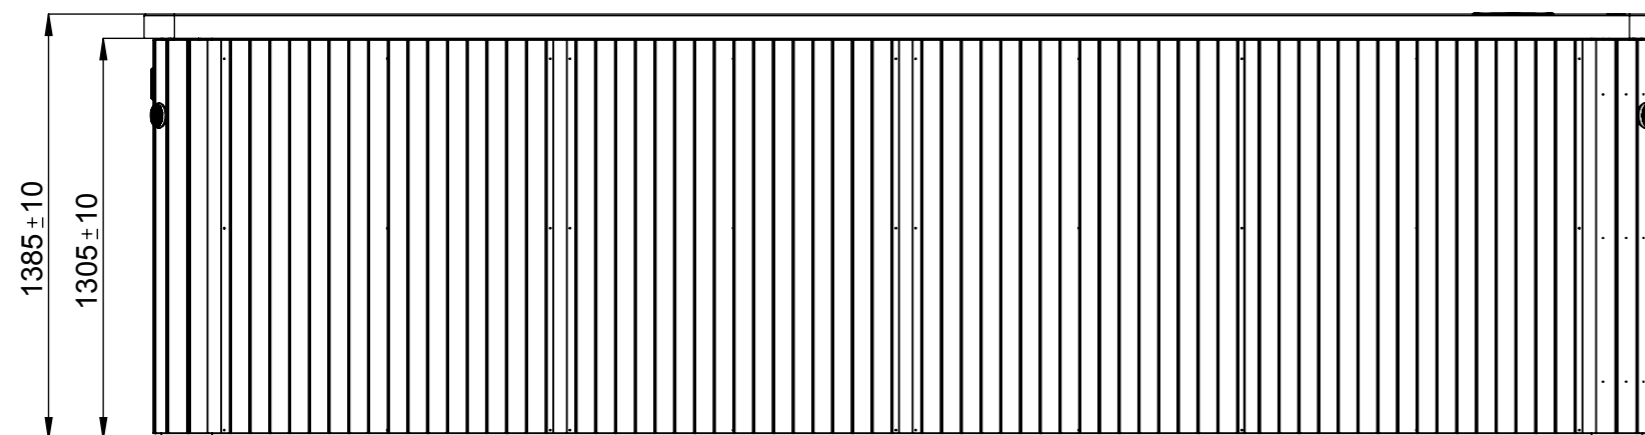

General specifications	
Spa weight (empty)	1.177 Kg
Spa weight (full)	9.677 Kg

WARNING:
It's essential to keep a minimum clearance access of **700mm** all around.

According to our policy of continuous improvement, dimensions, features or components of this product can be partially or completely changed without prior notice.
It's Customer responsibility to verify that this is the last version of the drawing

VALID FROM SERIAL NUMBER: **53732**
VALIDO A PARTIR DEL NÚMERO DE SERIE: **53732**

04	03/12/2018	D.Castillo	Spa weight added.
04	03/12/2018	D.Castillo	Spa weight added.
03	25/10/2018	A.Miquel	Control panels and covers spare codes added.
02	29/06/2018	A.Miquel	Jets changed (CMP)
01	09/05/2017	O. Faura	Changing of electronic parts references.
Change No.	Date	Name	Modification

Remarks Dimensions in mm. General Tolerances +/- 10mm			COMMERCIAL			
Drawn	12/06/2015	I.Pozo		Part Number 64414	Rev. 04	First Angle Projection
Checked	12/06/2015	V.Saiz				
Scale 1:25	General Tolerance DIN 7168 ISO 2768g					
Sheet 1/2						