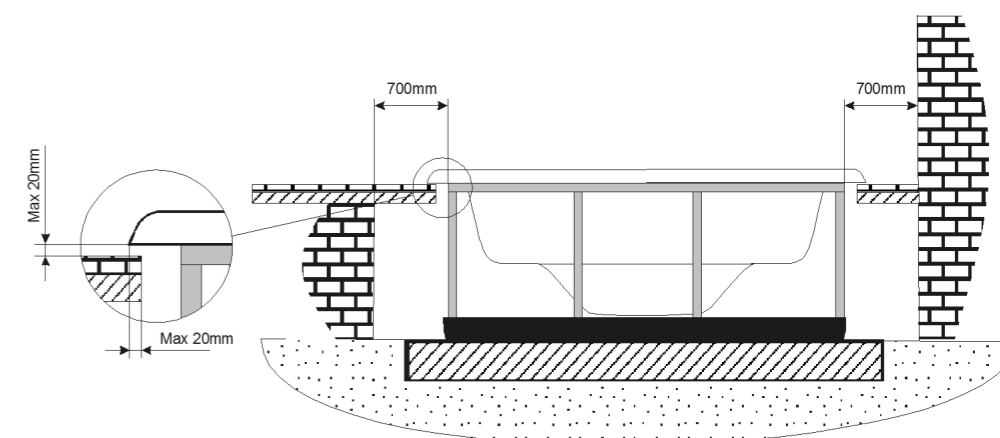

General specifications	
Spa weight (empty)	1.177 Kg
Spa weight (full)	9.677 Kg

WARNING:
It's essential to keep a minimum clearance access of **700mm** all around.

According to our policy of continuous improvement, dimensions, features or components of this product can be partially or completely changed without prior notice.
It's Customer responsibility to verify that this is the last version of the drawing

VALID FROM SERIAL NUMBER: **53732**
VALIDO A PARTIR DEL NÚMERO DE SERIE: **53732**

04	03/12/2018	D.Castillo	Spa weight added.
04	03/12/2018	D.Castillo	Spa weight added.
03	25/10/2018	A.Miquel	Control panels and covers spare codes added.
02	29/06/2018	A.Miquel	Jets changed (CMP)
01	09/05/2017	O. Faura	Changing of electronic parts references.
Change No.	Date	Name	Modification

Remarks Dimensions in mm. General Tolerances +/- 10mm			COMMERCIAL			
Drawn	12/06/2015	I.Pozo		Part Number 64414	Rev. 04	First Angle Projection
Checked	12/06/2015	V.Saiz				
Scale 1:25	General Tolerance DIN 7168 ISO 2768g					
Sheet 1/2						